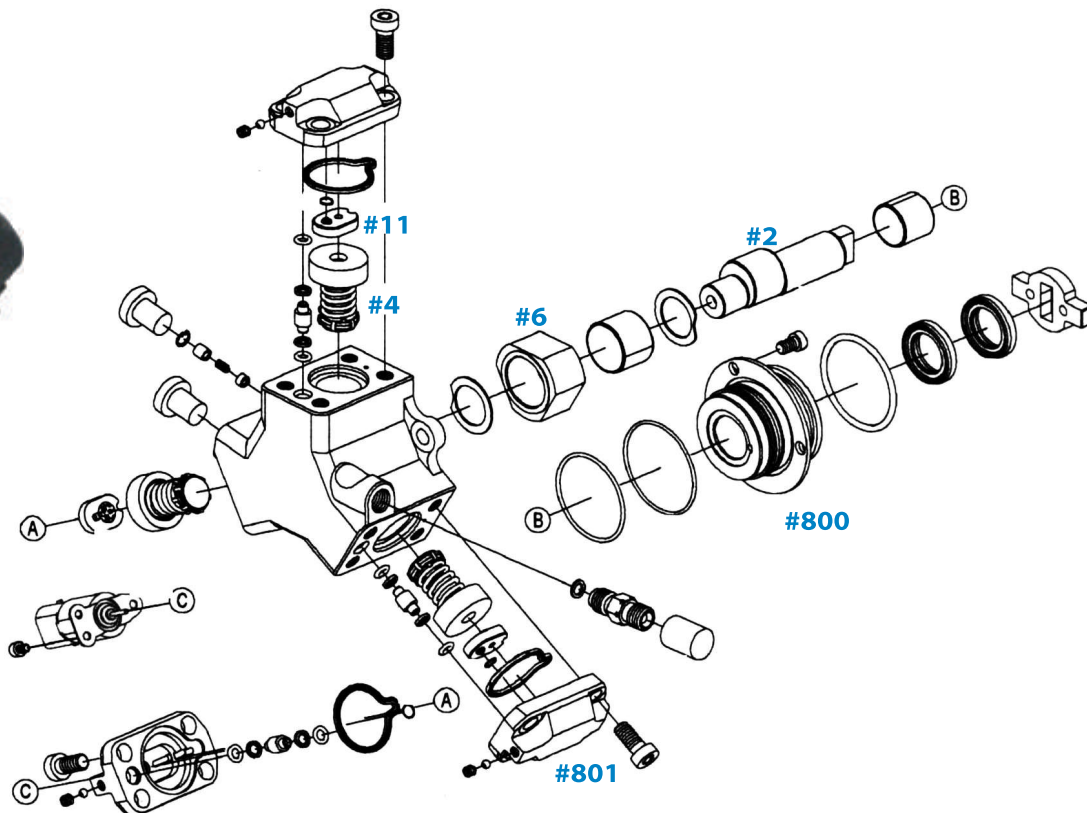

COMMON RAIL CP1

Spare parts available from MEFIN: #11, #4, #6, #2, #800, #801

BOSCH P/N

APPLICATION

COMMON RAIL CP1 PUMP

0 445 010 024	MERCEDES-BENZ
---------------	---------------

PLUNGER ASSY. #4

F 00R 0P1 747	ALFA ROMEO, FIAT, LANCIA
F 00R 0P1 684	DODGE, MERCEDES-BENZ
F 01M 100 075	MERCEDES-BENZ
F 00R 0P0 925	RENAULT

ECCENTRIC SHAFT #2

F 00R 0P1 114	MERCEDES-BENZ
F 00R 0P1 128	RENAULT, CITROEN, FIAT, IVECO, PEUGEOT

ROLLER #6

F 00R 0P1 787	ALFA ROMEO, FIAT, LANCIA, BMW, LAND ROVER, CHEVROLET, PEUGEOT, CITROEN, RENAULT, MERCEDES-BENZ, SMART, HYUNDAI, KIA, VAUXHALL
F 00R 0P1 788	BMW, LAND ROVER, OPEL, MERCEDES-BENZ
F 00R 0P1 790	ALFA ROMEO, FIAT, LANCIA, BMW, LAND ROVER, CHEVROLET, PEUGEOT, CITROEN, RENAULT, MERCEDES-BENZ, SMART, HYUNDAI, OPEL, SUZUKI

NOZZLE VALVE ASSY. #11

F 00R 0P1 249	ALFA ROMEO, FIAT, LANCIA, MERCEDES-BENZ, PEUGEOT, SUZUKI, HYUNDAI, RENAULT, DODGE, FORD, SMART
---------------	--

FLANGE ASSY. #800

F 00R 0P1 726	MERCEDES-BENZ, DODGE, SMART, HYUNDAI, FIAT, FORD, OPEL, SUZUKI
---------------	--

COVER CYLINDER HEAD ASSY. #801

F 00R 0P1 739	MERCEDES-BENZ
---------------	---------------